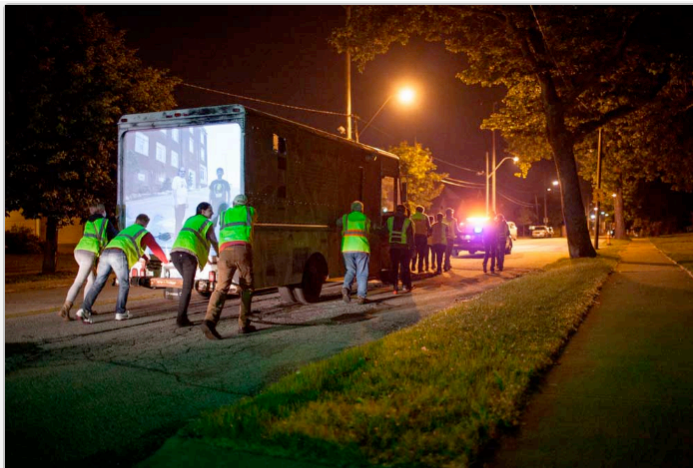

bienal são paulo

**BALL •  
PERFORMANCE BY  
POPE.L**

**07 SEP 2016 - 10 SEP 2016  
11:00 - 11:00  
TOUR IN DIFFERENT NEIGHBOURHOODS IN SÃO  
PAULO**

Pope.L developed the performance in which alternating pairs of people dressed in Festa de Debutante-inspired costumes are hired to walk and dance in a mapped-out route that evidences political and social circumstances through the city of Sao Paulo. The four-day long 24-hour trajectory is based on research Pope.L carried out in the city in which he sought to deal with the theatricality of the recent political frictions and how they have made even more visible social inequalities in Brazil.