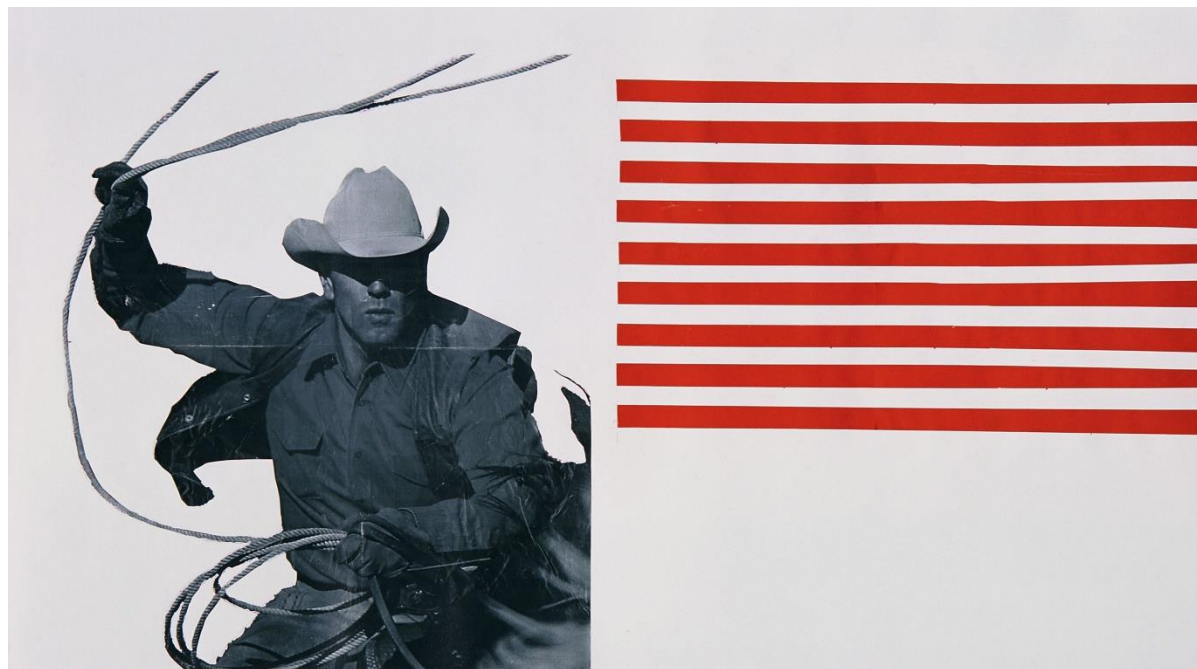

2017

Black leather men's belts

15 3/4 by 15 3/4 by 15 3/4 in. 40

by 40 by 40 cm.

MI&N 13886

WHERE ONCE MAN HAD HAD A DEN, MAYBE A LIBRARY, A CELLAR POOLROOM, HIS OWN DRESSING ROOM, HE NOW FOUND HIMSELF IN A SPLIT LEVEL PASTEL CREATION...