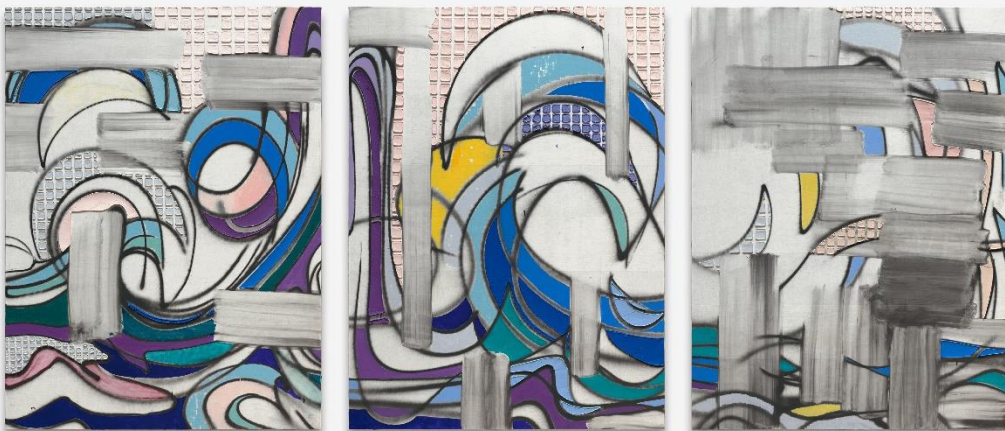

MI|N

KELTIE FERRIS
1Wave1Day1
2018
Oil and acrylic on canvas
Triptych, each panel: 80 by 60 in. 203.2 by 152.4 cm.
MI&N 15147