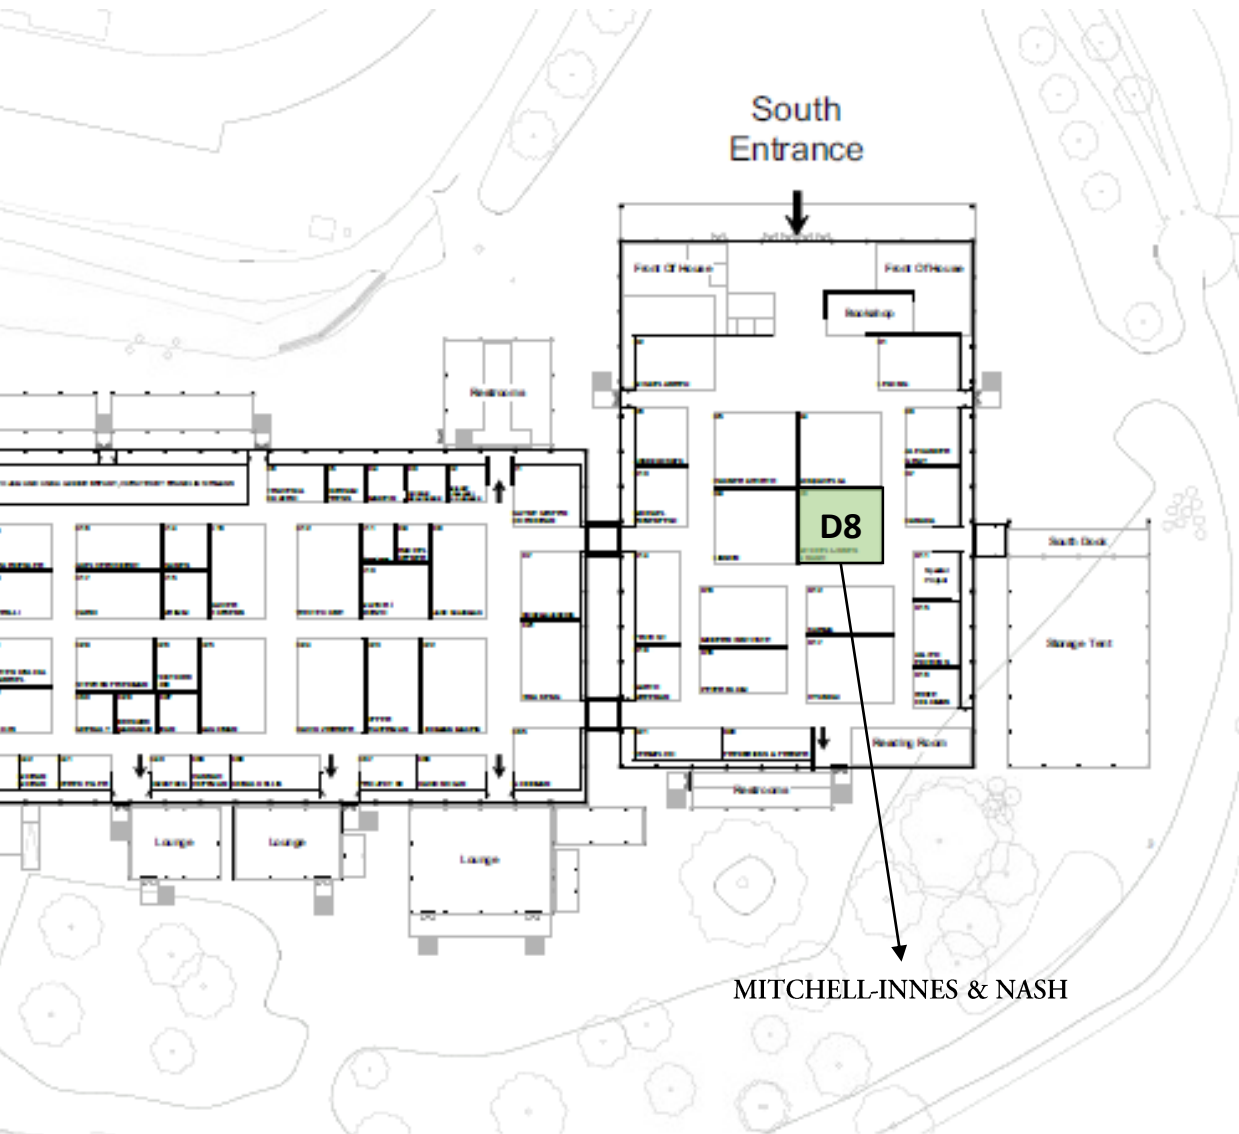

FRIEZE NEW YORK

Stand D8

May 3 – 5, 2019

Previews: May 1 & 2

MITCHELL-INNES & NASH

FRIEZE
NEW YORK

Randall's Island Park
May 3–5, 2019
Preview May 1 & 2

ARTISTS ON VIEW:

Please click for more information

MONICA BONVICINI

SARAH BRAMAN

KELTIE FERRIS

GENERAL IDEA

KARL HAENDEL

CHRIS JOHANSON

MARTIN KERSELS

KIKI KOGELNIK

JUSTINE KURLAND

DANIEL LEFCOURT

ANNETTE LEMIEUX

EDDIE MARTINEZ

POPE.L

AMANDA ROSS-HO

JULIAN STANCZAK

JESSICA STOCKHOLDER

PAUL WINSTANLEY

MITCHELL-INNES & NASH

534 West 26th Street
New York, NY 10001

1018 Madison Avenue
New York, NY 10075

T: +1 212 744 7400
F: +1 212 744 7401
E: info@miandn.com