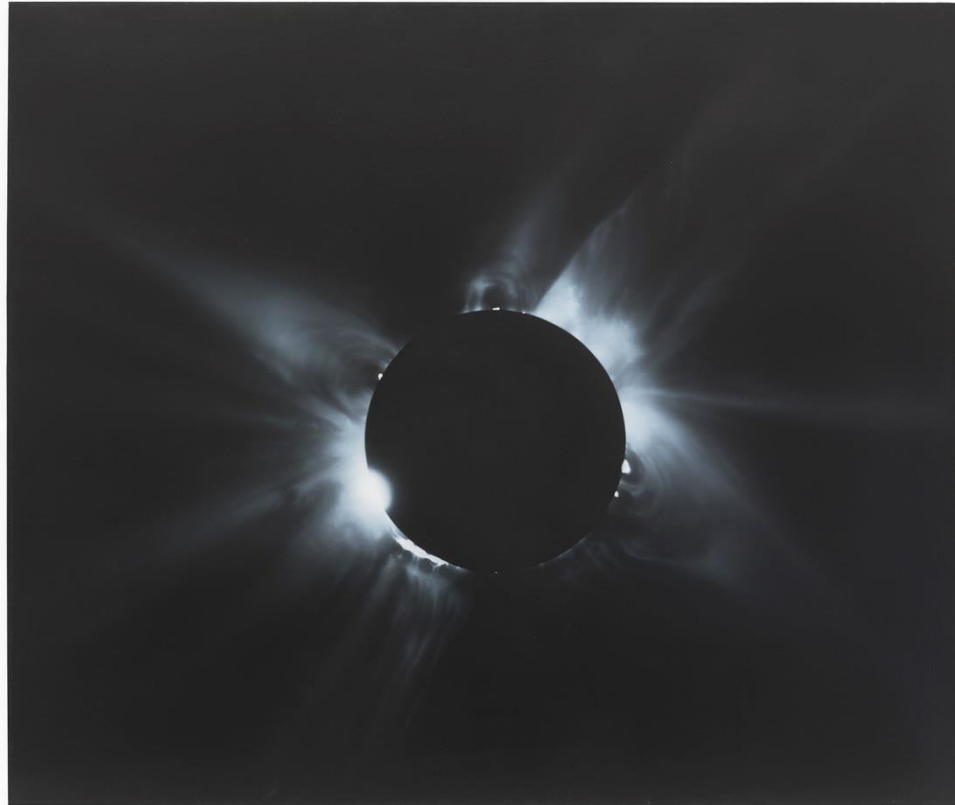

MITCHELL-INNES & NASH

JACK GOLDSTEIN

Eclipse

1986

Spray enamel and acrylic on board

40 1/16 by 47 3/4 in. 101.8 by 121.3 cm.

MI&N 13272

MITCHELL-INNES & NASH