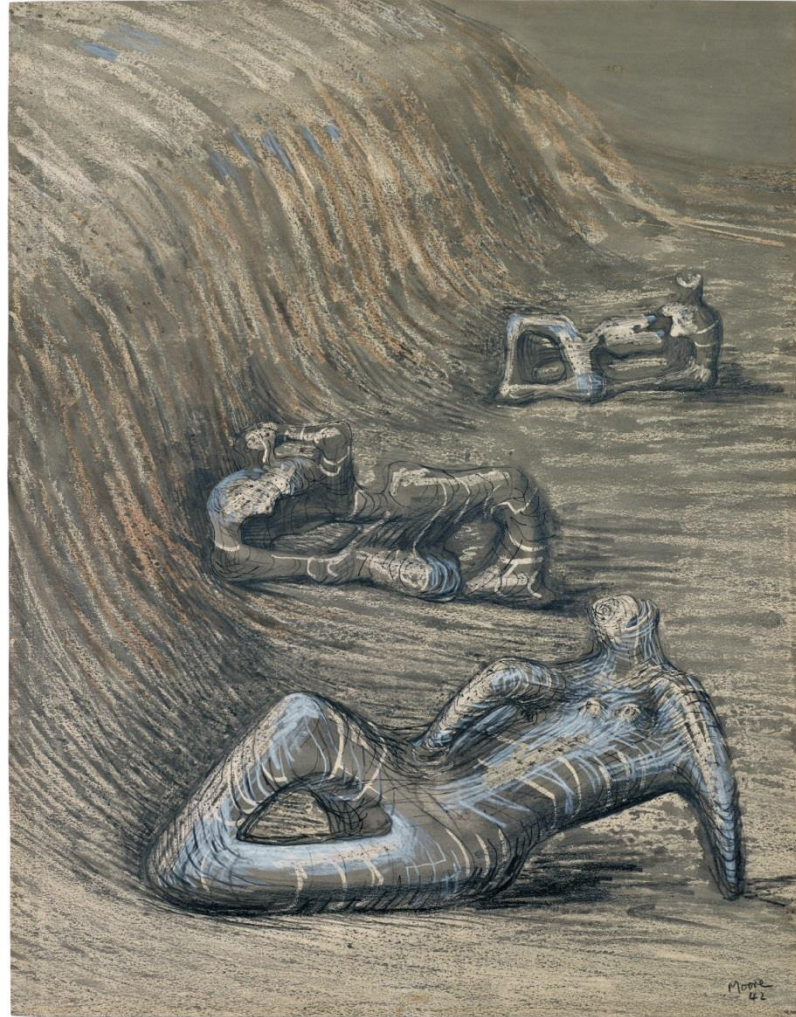

MITCHELL-INNES & NASH

HENRY MOORE

Reclining Figures Against Bank

1942

Pencil, wax crayon, watercolor, chalk, pen and ink

21 7/8 by 17 1/4 in. 55.6 by 43.8 cm.

MI&N 13277

MITCHELL-INNES & NASH