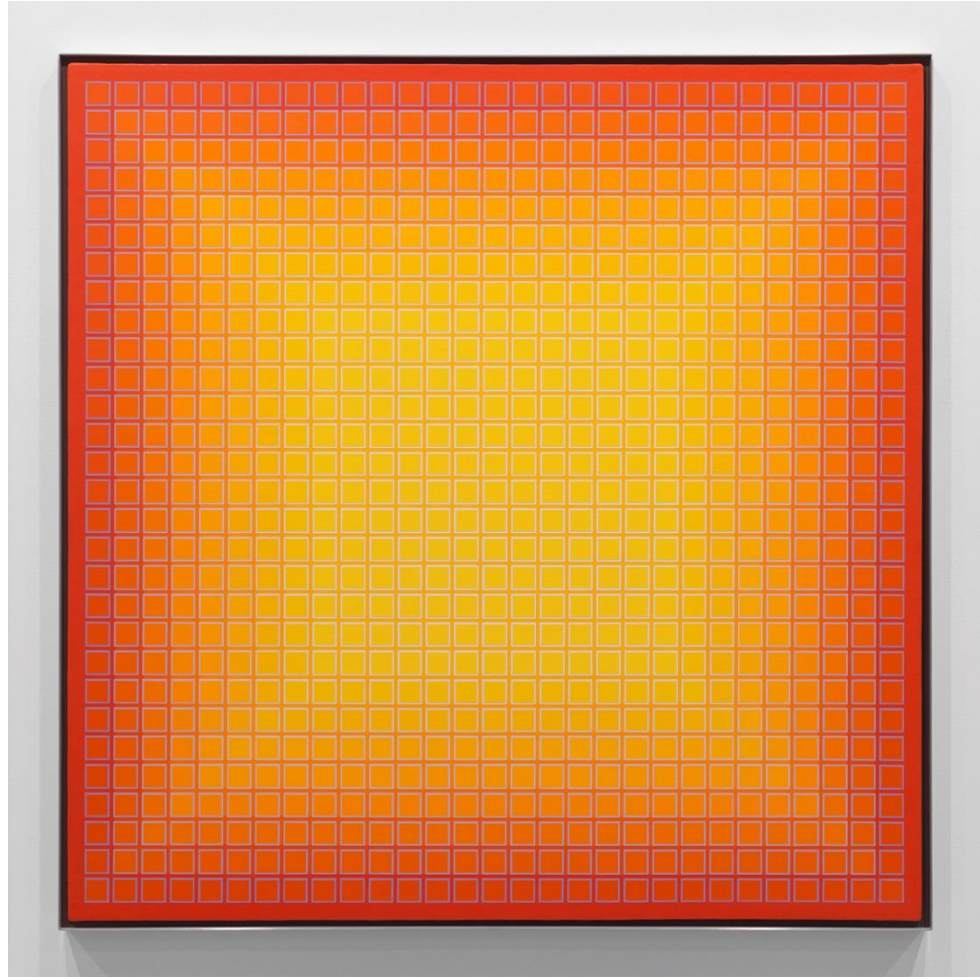

JULIAN STANCZAK

Orange Light

1981-82

Acrylic on canvas

30 1/8 by 30 1/8 in. 76.5 by 76.5 cm.

MI&N 12971

MITCHELL-INNES & NASH

BRENT WADDEN