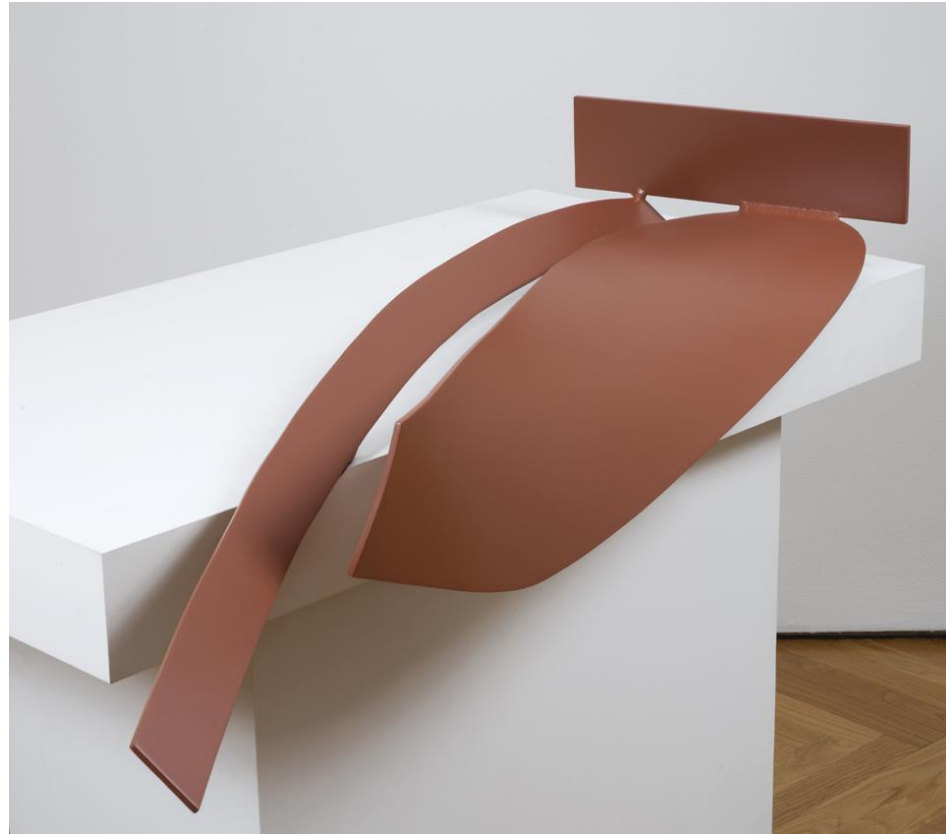

Alpine

2012

Steel and yellow perspex

59 1/2 by 49 1/4 by 26 in. 151.1 by 125.1 by 66 cm.

MI&N 13463

MITCHELL-INNES & NASH

ANTHONY CARO

Table Piece LXXVII