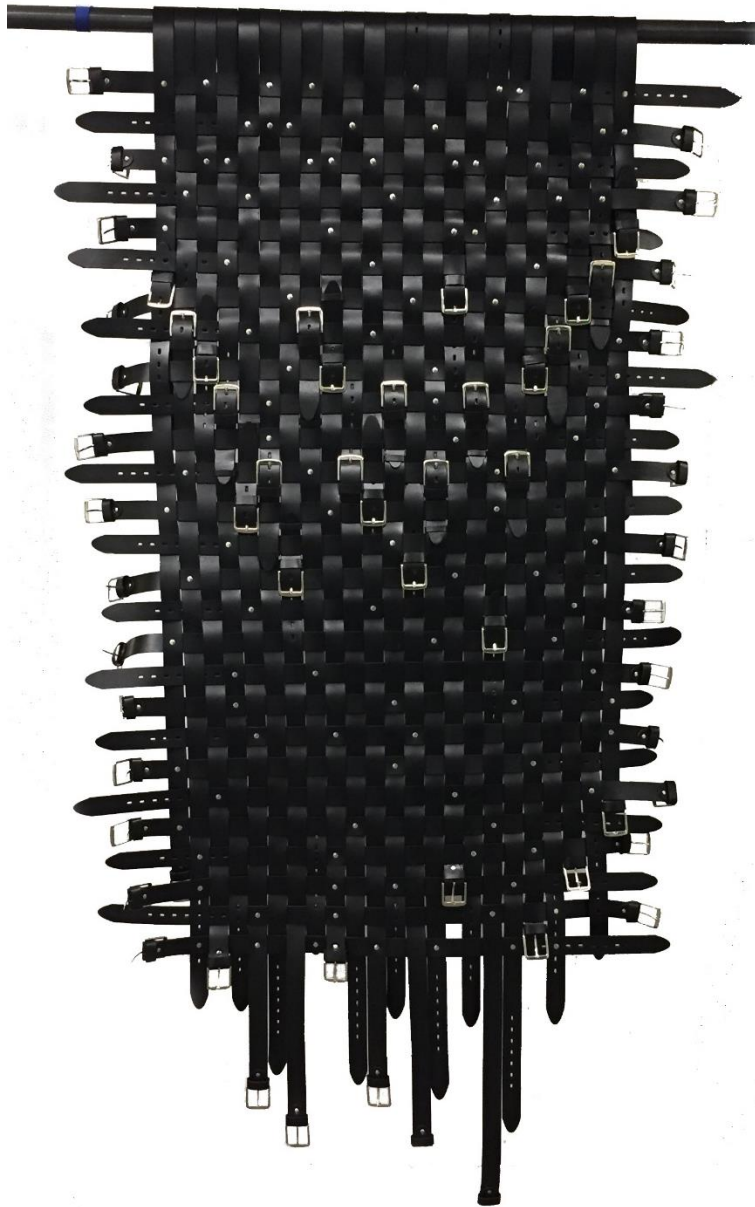

MONICA BONVICINI

Belt Blanket

2017

Black leather men's belts, iron and hardware

100 by 59 in. 254 by 149.9 cm.

MI&N 14515