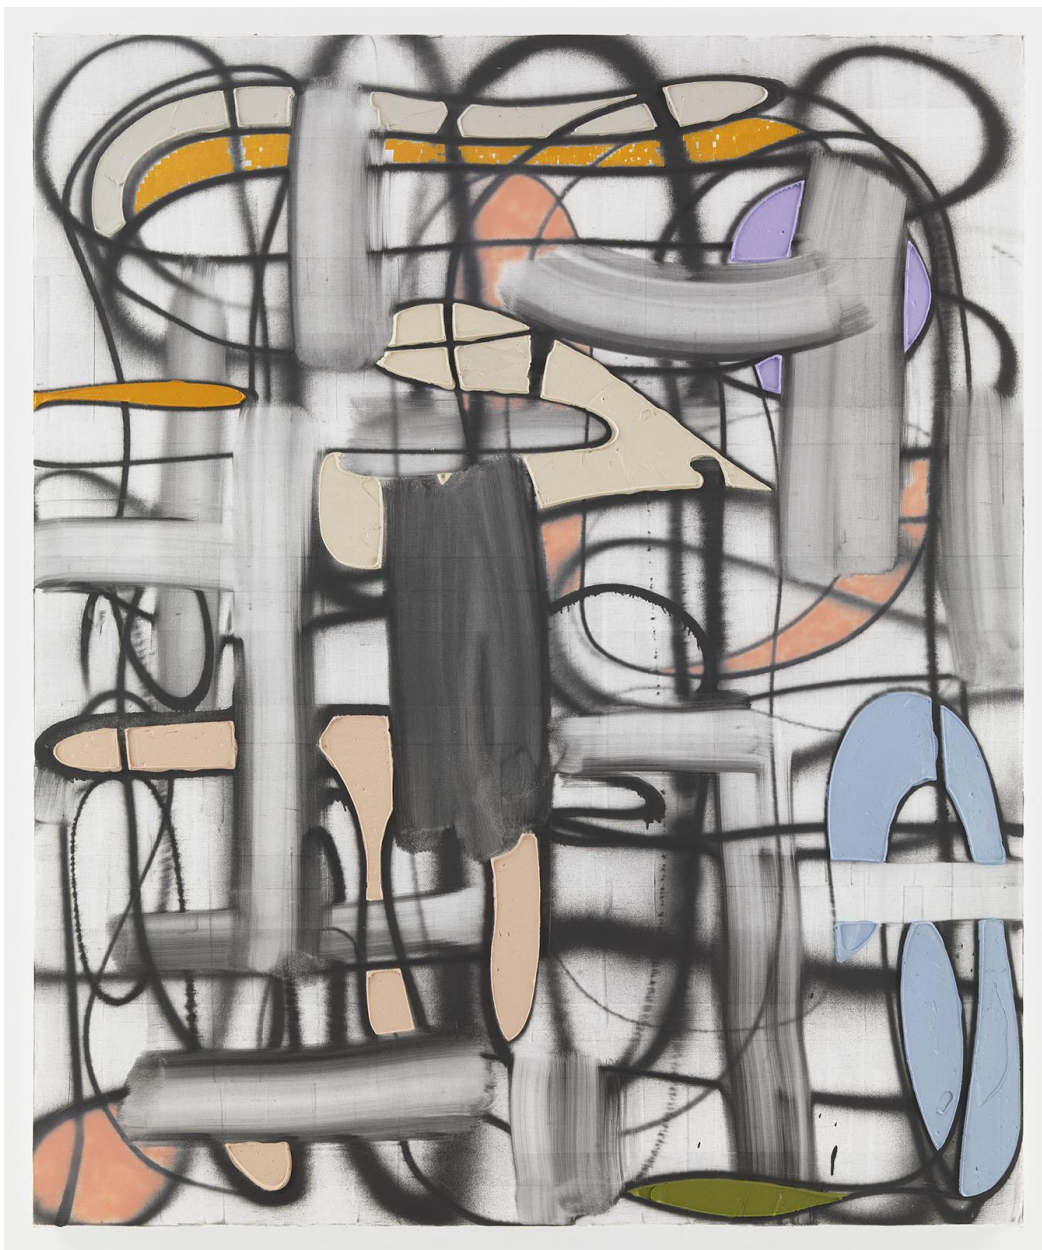

100 by 59 in. 254 by 149.9 cm.

MI&N 14515

ANTHONY CARO

Sackbut

2011/2012

Steel and clear perspex, steel rusted and waxed

48 by 70 by 46 in. 122 by 178 by 117 cm.

MI&N 13665