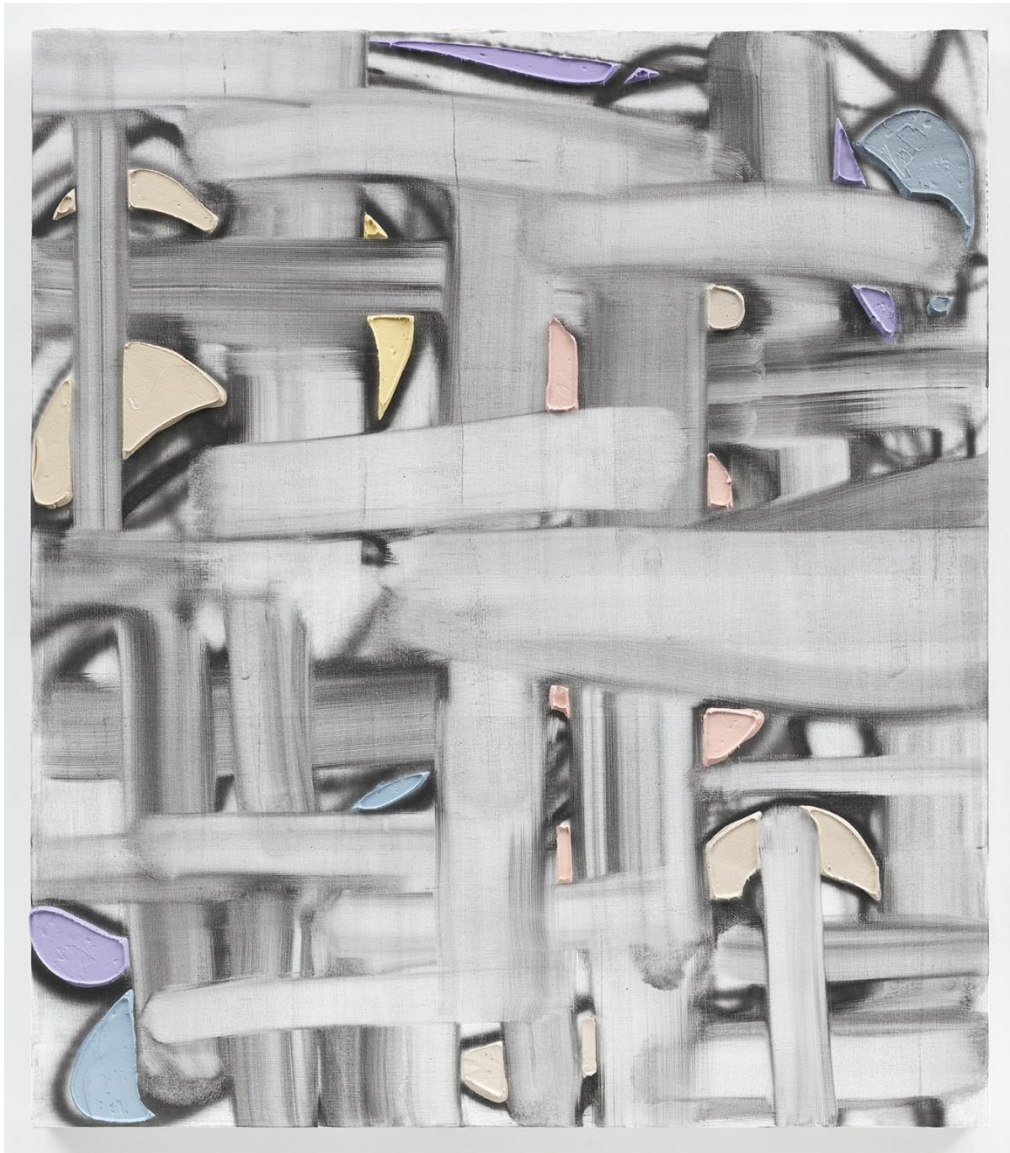

KELTIE FERRIS

Gray Matter

2017

Oil and acrylic on canvas

40 1/4 by 35 1/8 in. 102.2 by 89.2 cm.

MI&N 14377