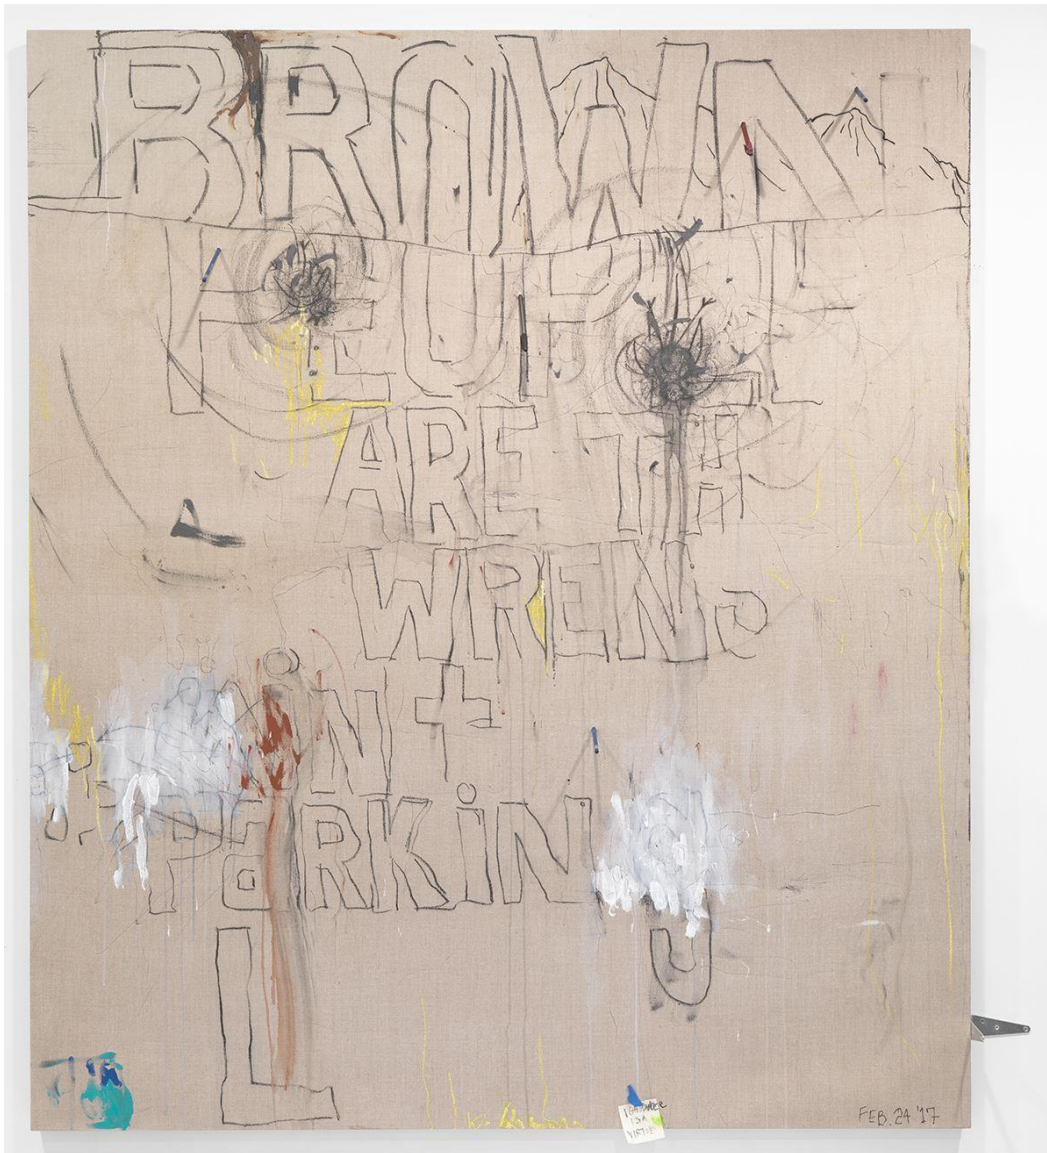

POPE.L

February Painting

2017

Acrylic, charcoal, ballpoint, pencil, chalk, flashe, oil, pencils, pens,
post-it, strap hinge and tape on linen

85 by 77 1/4 by 6 1/2 in. 215.9 by 196.2 by 16.5 cm.

MI&N 14152