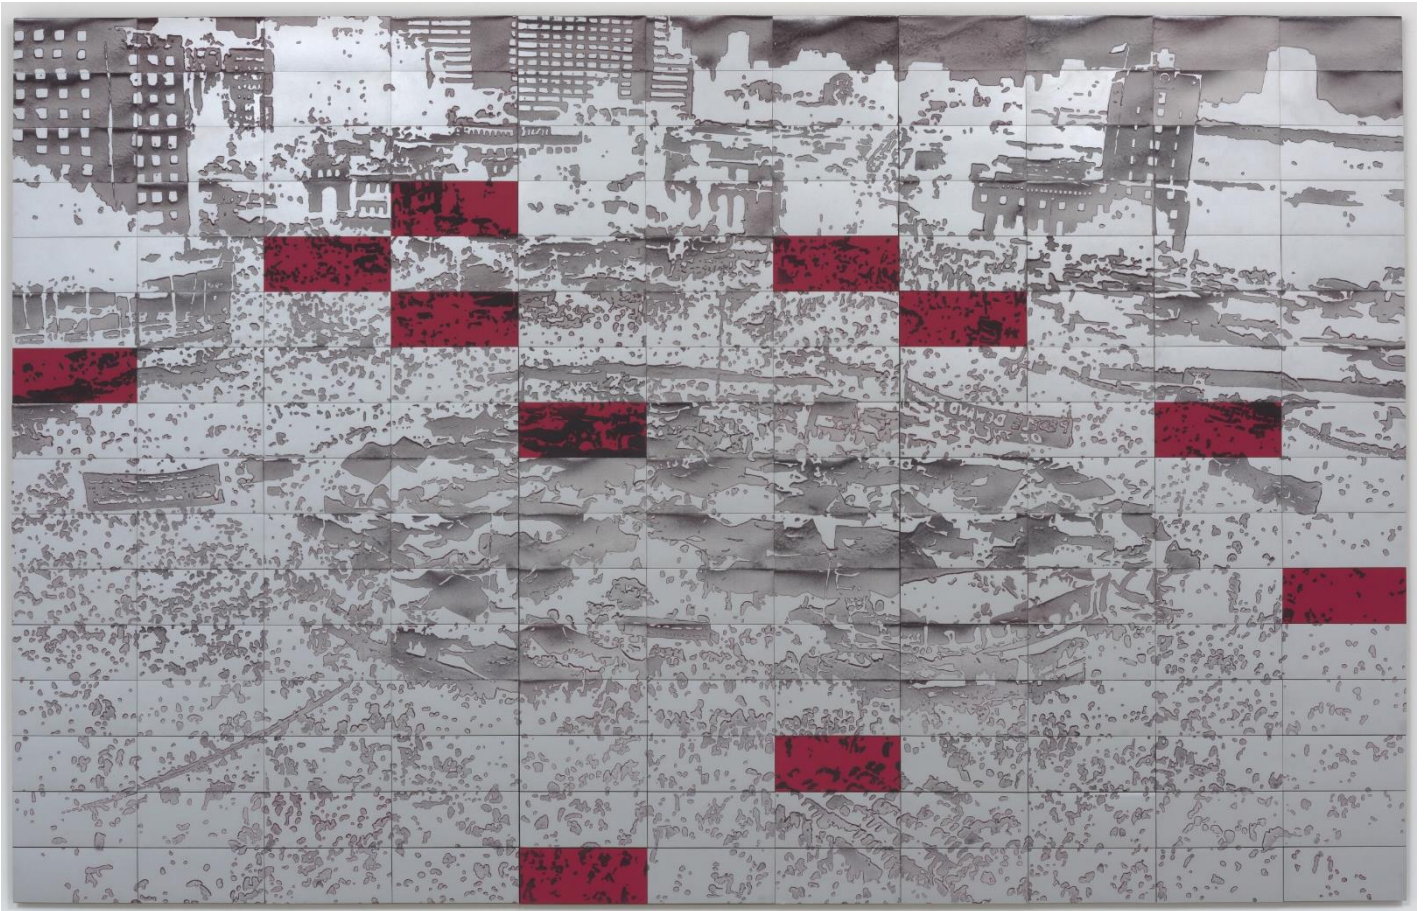

MARY KELLY

Circa 2011

2016

Compressed lint and projected light noise

80 3/4 by 126 3/4 by 1 1/2 in. 205.1 by 321.9 by 3.8 cm.

MI&N 14352