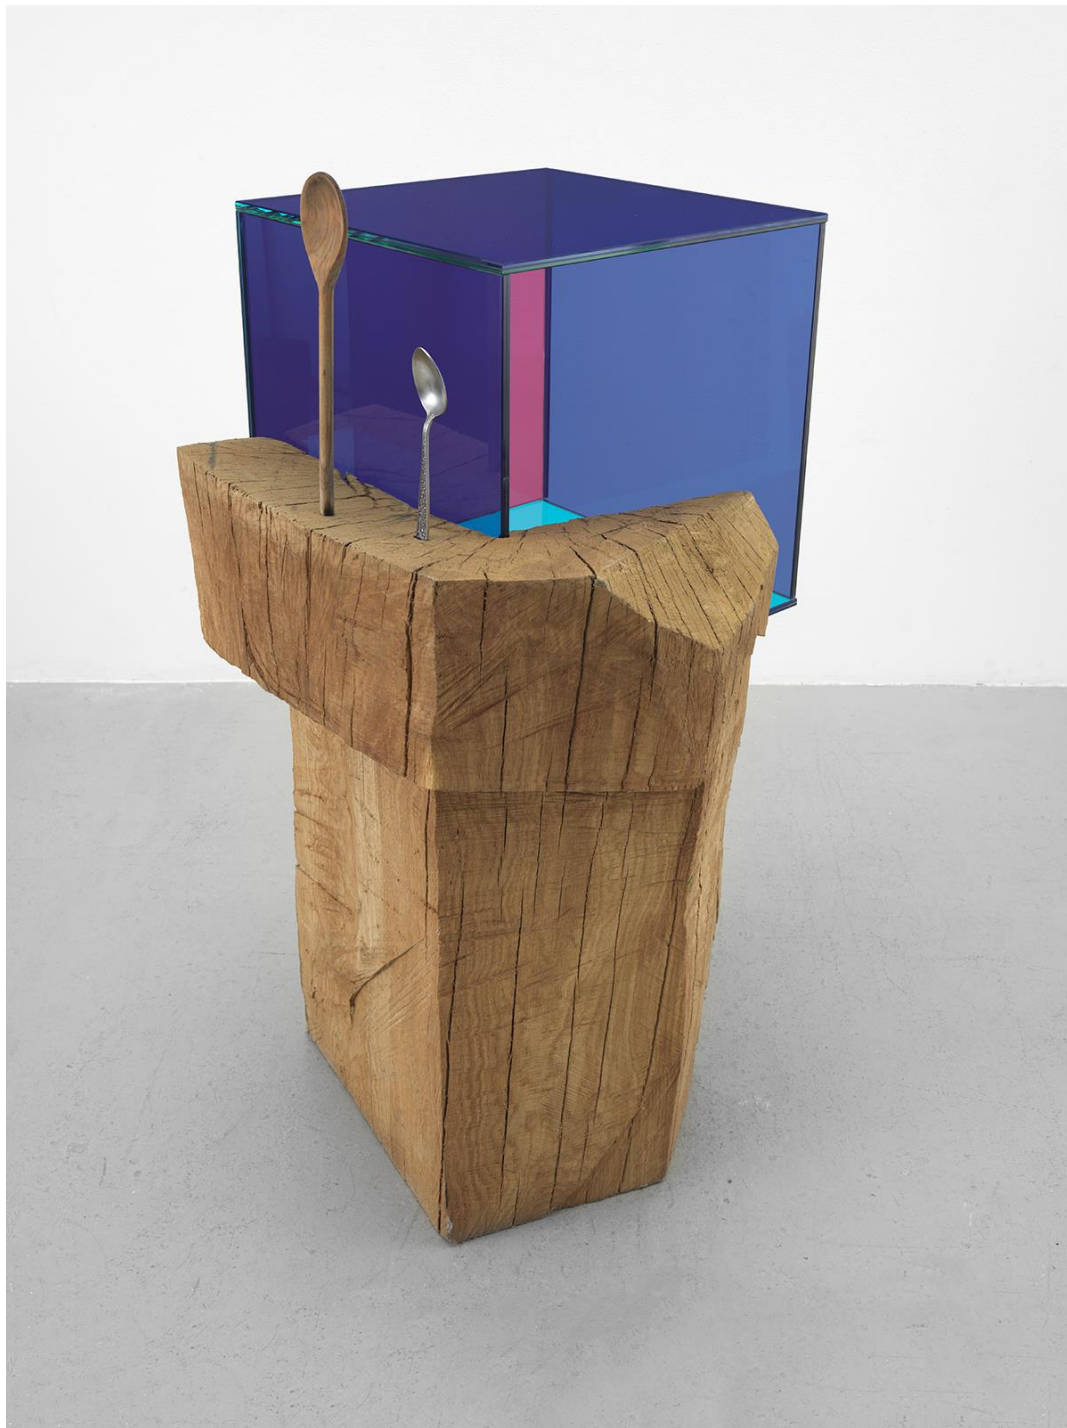

2018

Mirror polished stainless steel, MDF, ed. 1/1 plus 1 AP

39 3/8 by 23 3/4 by 11/16 in. 100 by 60 by 1.7 cm.

MI&N 15226

SARAH BRAMAN

Tuesday Dinner

2018

Wood, glass and spoons

41 by 24 by 23 in. 104.1 by 61 by 58.4 cm.

MI&N 14973

ANTHONY CARO

House Keeper

2011

Brass and bronze, cast and welded

13 1/2 by 14 by 11 1/2 in. 34 by 35.5 by 29 cm.

MI&N 15296