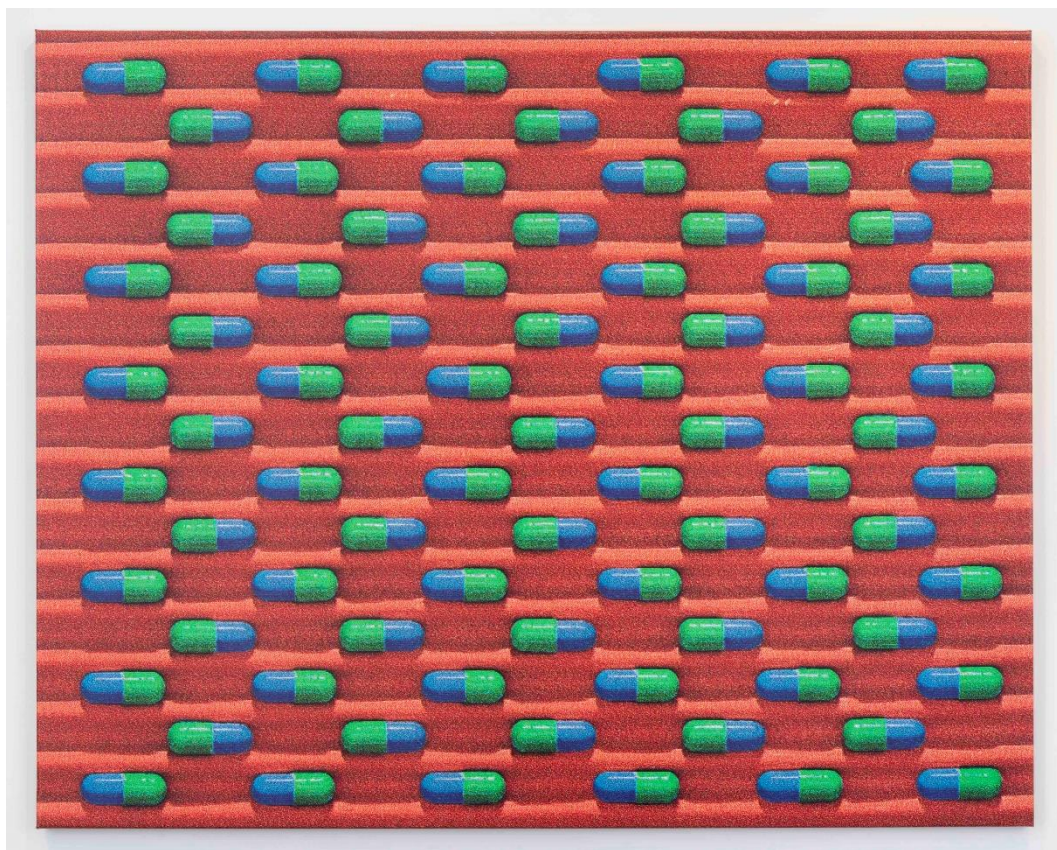

MI | N

GENERAL IDEA

Untitled (PLA©EBO)

1993

Digital inkjet print on vinyl

50 1/4 by 63 1/4 in. 127.6 by 160.7 cm.

MI&N 15160