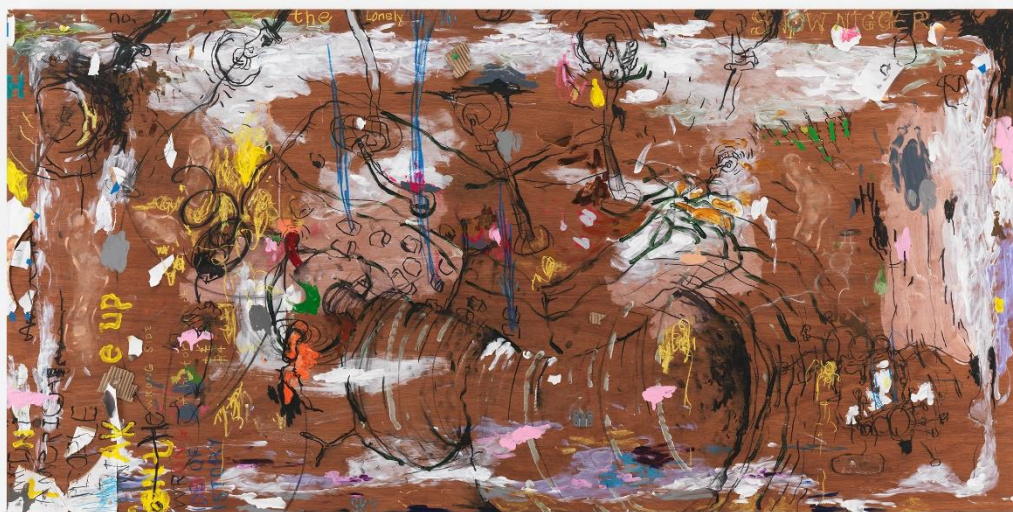

POPE.L

No. the Lonely Snownigger

2018

Acrylic, oil, charcoal, chalk, ballpoint, paper with inkjet,
painter's tape, push pins, flush mount bracket, and
cardboard on wood with aluminum support
49 by 96 1/4 by 3 1/2 in. 124.5 by 244.5 by 8.9 cm.
MI&N 14992