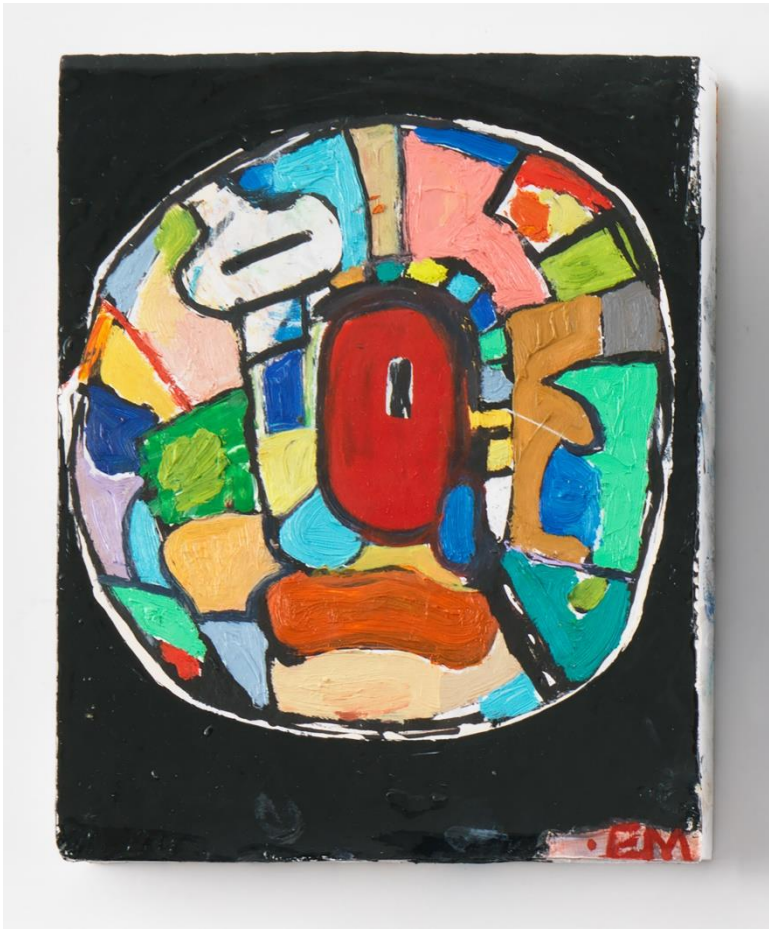

EDDIE MARTINEZ
Mini Mandala #19
2017
Acrylic ink, oil and enamel on cardboard, mounted
on wood panel
10 by 8 1/8 in. 25.4 by 20.6 cm.
MI&N 14581