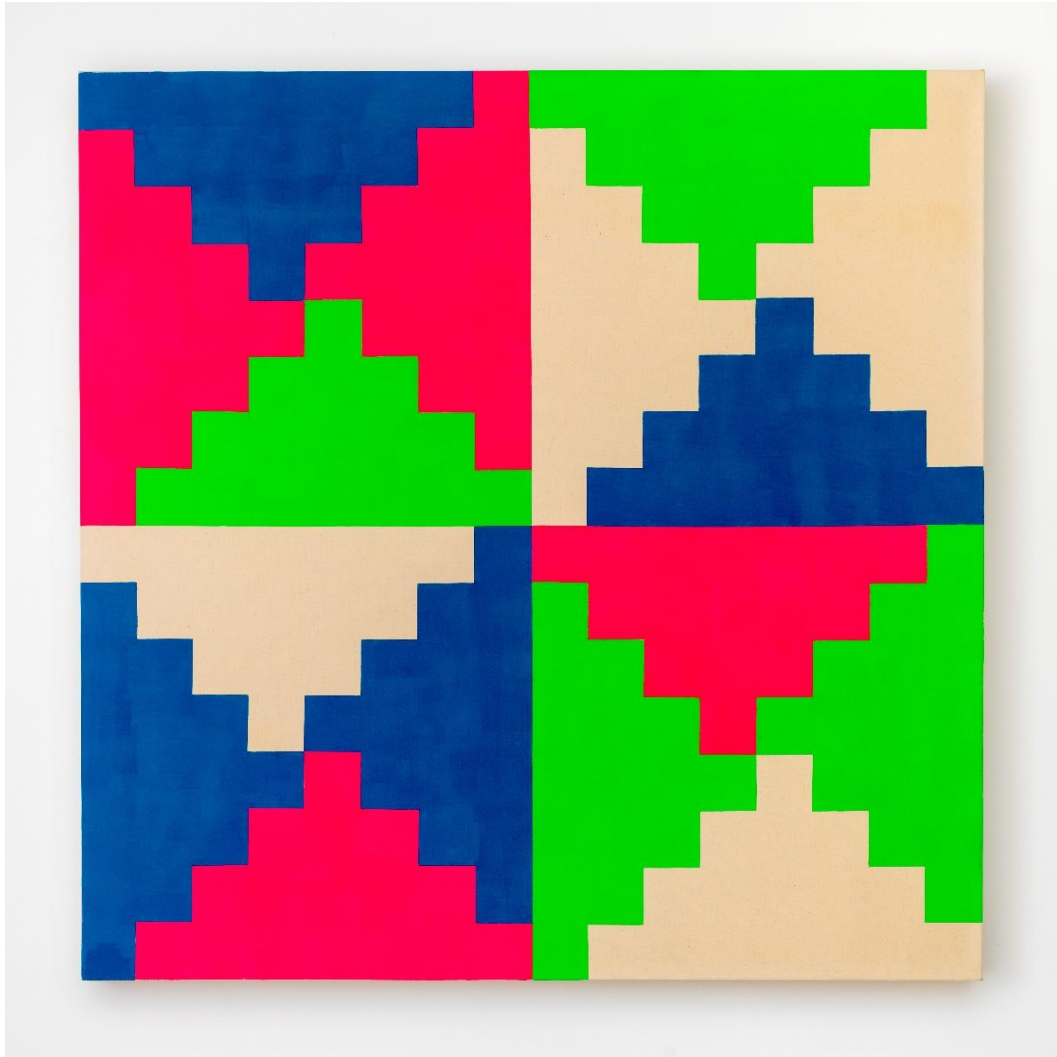

GENERAL IDEA
1968 General Idea #1
1986
Fluorescent acrylic, acrylic, latex on unprimed canvas
63 by 63 by 4 in. 160 by 160 by 10.2 cm.
MI&N 14508