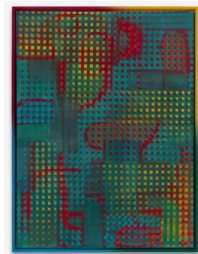

MITCHELL-INNES & NASH

KELTIE FERRIS: *FEEEEELING*

534 West 26th Street

April 16 - May 29, 2021

KELTIE FERRIS

))))((sounds)))))

2020-2021

Graphite on canvas in the artist's frame

Canvas: 72 by 60 in. 182.9 by 152.4 cm.

Framed: 75 by 63 by 3 in. 190.5 by 160 by 7.6 cm.

MI&N 16957

KELTIE FERRIS

S?li?r?le?!n?!s

2020-2021

Oil and watercolor on canvas in the artist's frame

Canvas: 60 by 50 in. 152.4 by 127 cm.

Framed: 63 by 53 by 3 in. 160 by 134.6 by 7.6 cm.

MI&N 16959

KELTIE FERRIS

Achilles Alexandra

2020-2021

Oil on canvas in the artist's frame

Canvas: 80 by 60 in. 203.2 by 152.4 cm.

Framed: 83 by 63 x 3 in. 210.8 by 160 by 7.6 cm.