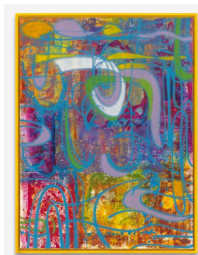

Framed: 63 by 53 by 3 in. 160 by 134.6 by 7.6 cm.

MI&N 16959

KELTIE FERRIS

Achilles Alexandra

2020-2021

Oil on canvas in the artist's frame

Canvas: 80 by 60 in. 203.2 by 152.4 cm.

Framed: 83 by 63 x 3 in. 210.8 by 160 by 7.6 cm.

MI&N 16960

KELTIE FERRIS

FEEEEELINGS

2020-2021

Oil and watercolor on canvas in the artist's frame

Canvas: 80 by 60 in. 203.2 by 152.4 cm.

Framed: 83 by 63 by 3 in. 210.8 by 160 by 7.6 cm.

MI&N 16955