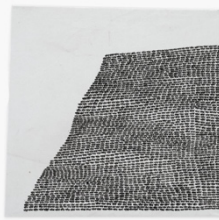

24 by 24 in. 61 by 61 cm.

(MI&N 14106)

CHRIS JOHANSON

Suburban Night Painting #1

2010

Acrylic on found wood

37 3/8 by 50 1/2 by 2 1/8 in. 94.9 by 128.3 by 5.4 cm.

(MI&N 11244)

CHRIS JOHANSON

Untitled (Yes)

2010-13

Acrylic and latex paint on found wood

22 3/4 by 26 1/2 by 1 1/4 in. 57.8 by 67.3 by 3.2 cm.

(MI&N 12618)

CHRIS JOHANSON

Unknow Know With What Is 7

2019-2021

Acrylic and house paint on recycled canvas

61 by 59 1/2 in. 154.9 by 151.1 cm.

(MI&N 17396)

CHRIS JOHANSON

Unknow Know With What Is 10 (The Importance of Importance)

2021

Acrylic and house paint on recycled canvas